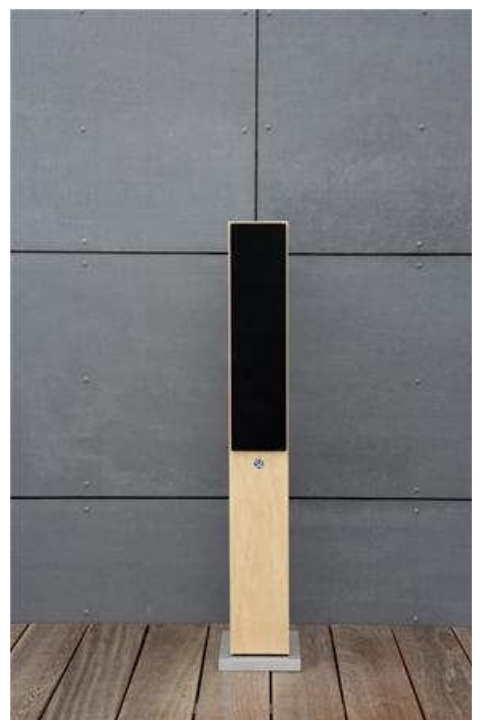

floor standing speaker SA1530

expect the unexpected

The SA1530 tends to amaze people. When they see a loudspeaker that is just 13 cm wide (equal to a CD), they simply can't believe the vast, living sound it produces. What better way to enhance your music and your home cinema experience?

The SA1530 is easier to position in a room than any other high-end loudspeaker. Its simple design and slim format allow it to fit in just about anywhere. And with magnetic shielding, you can place it right next to your TV. So don't be misled by its compact dimensions - the SA1530 is an overwhelmingly powerful and precise loudspeaker perfect for all music genres and home cinema systems.

technical description

- Extremely fast drive units
- Magnetic shielding
- 2½ way d'Appolito design
- Mechanically stable cabinet
- Vibration-absorbing rubber integrated into the base
- Options for bi-wiring/bi-amping

Finish:

real wood:

black ash

cherry

maple

enamel paint:

white satin

technical specifications